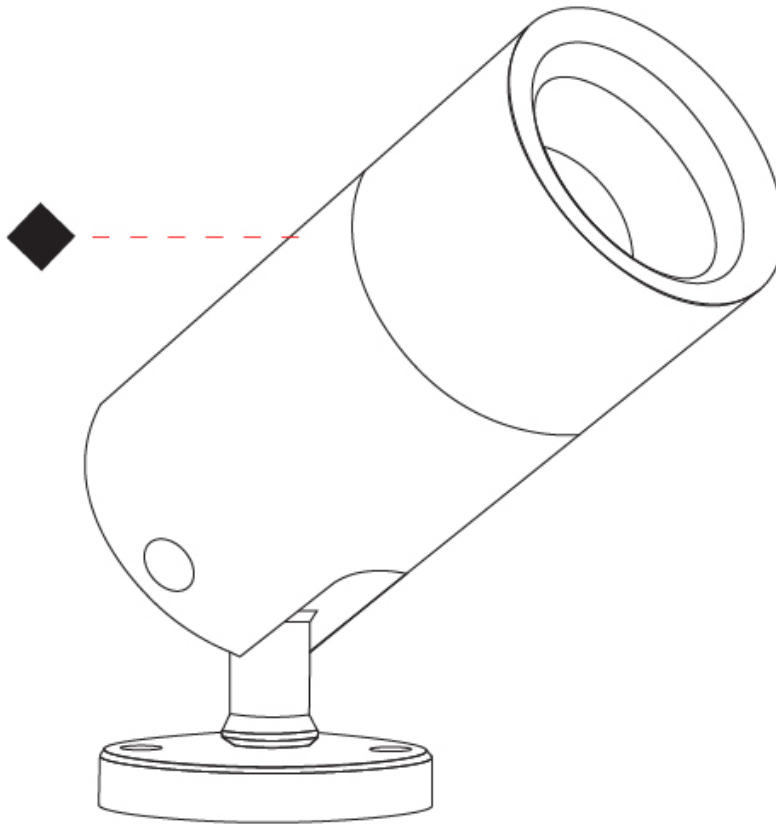

VARIO 60 SURFACE

E12F0000-

PROJECT	_____
TYPE	_____
SPECIFIER	_____
QUANTITY	_____
DATE	_____

E