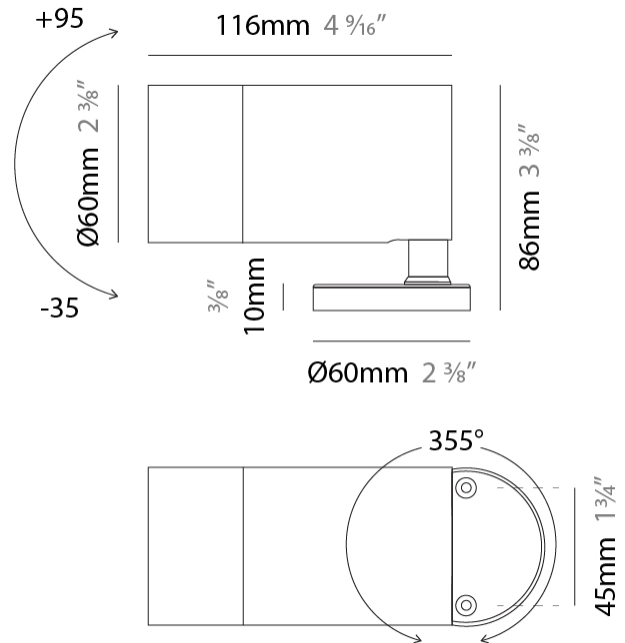

GENERAL

Series: Vario

Subseries: Vario 60

Brand: Unonovesette

Division: Exterior

Mounting Type: Surface

Mounting Location: Above Ground

Subcategory: Flood

PHYSICAL

Shape: Cylinder

Diameter (mm): 60

Diameter (in): 2 3/8

Height (mm): 116

Height (in): 4 9/16

Light Distribution: Adjustable / Direct

Weight (kg): 0.5

Weight (lbs): 1.102

Installation Requirement: Surface mounted / Spike / Tree strap

Diffuser: Extra clear tempered / Frosted glass 6mm

Fixture Finish: [ABA](#) / [ANA](#) / [ASB](#)

Fixture Material: Machined Anticorodal Aluminium

Cable Details: 350mm NS20N PCP 2x0.5 mm2

ELECTRICAL

Lamp Type: LED

Input Wattage (W): 5.5

Total Output Wattage (W): 5

Dimming: Non-Dimming / Phase Dimming (120Vac only) / 0-10V Dimming

Driver Included: No

Driver Location: Remote

Driver Type: Constant Voltage - Universal

Driver Class: Class 2

Input Voltage (V): 120 - 277

Output Voltage (V): 24

LED

Number of LEDs: 1

Color Temperature (°K): [2700](#) / [3000](#) / [4000](#)

Max. Delivered Lumen (lm): 415 (3000K)

CRI: >90 CRI

Lamp Life (hrs): 100000

OPTICAL

Optic°: [10](#) / [30](#) / [50](#) / [10x45](#) / [45x10](#)

Beam Angle: [Narrow](#) / [Medium](#) / [Wide](#) / [Elliptical](#)

RATINGS AND CERTIFICATIONS

Certified By: Certified for North American Standards

IP rating: IP66

IK Rating: IK08